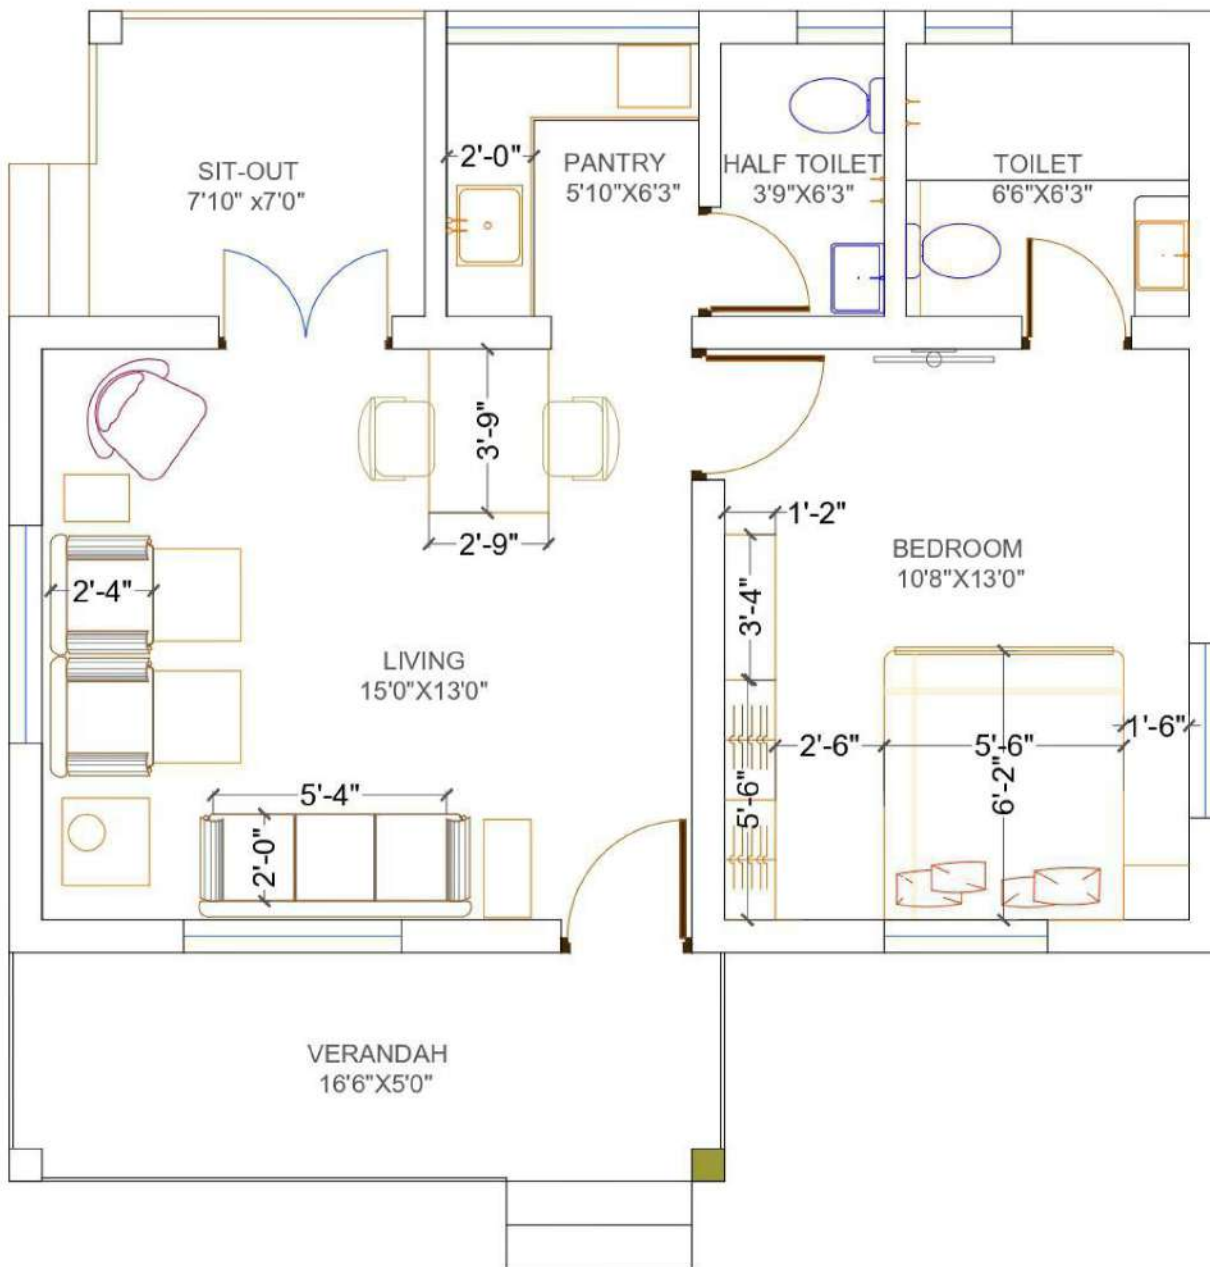

1.5 RK	
BUILT UP AREA	CARPET AREA
610 SQ.FT.	545 SQ.FT.

1.5 RK

BUILT UP AREA

610 SQ.FT.

CARPET AREA

545 SQ.FT.