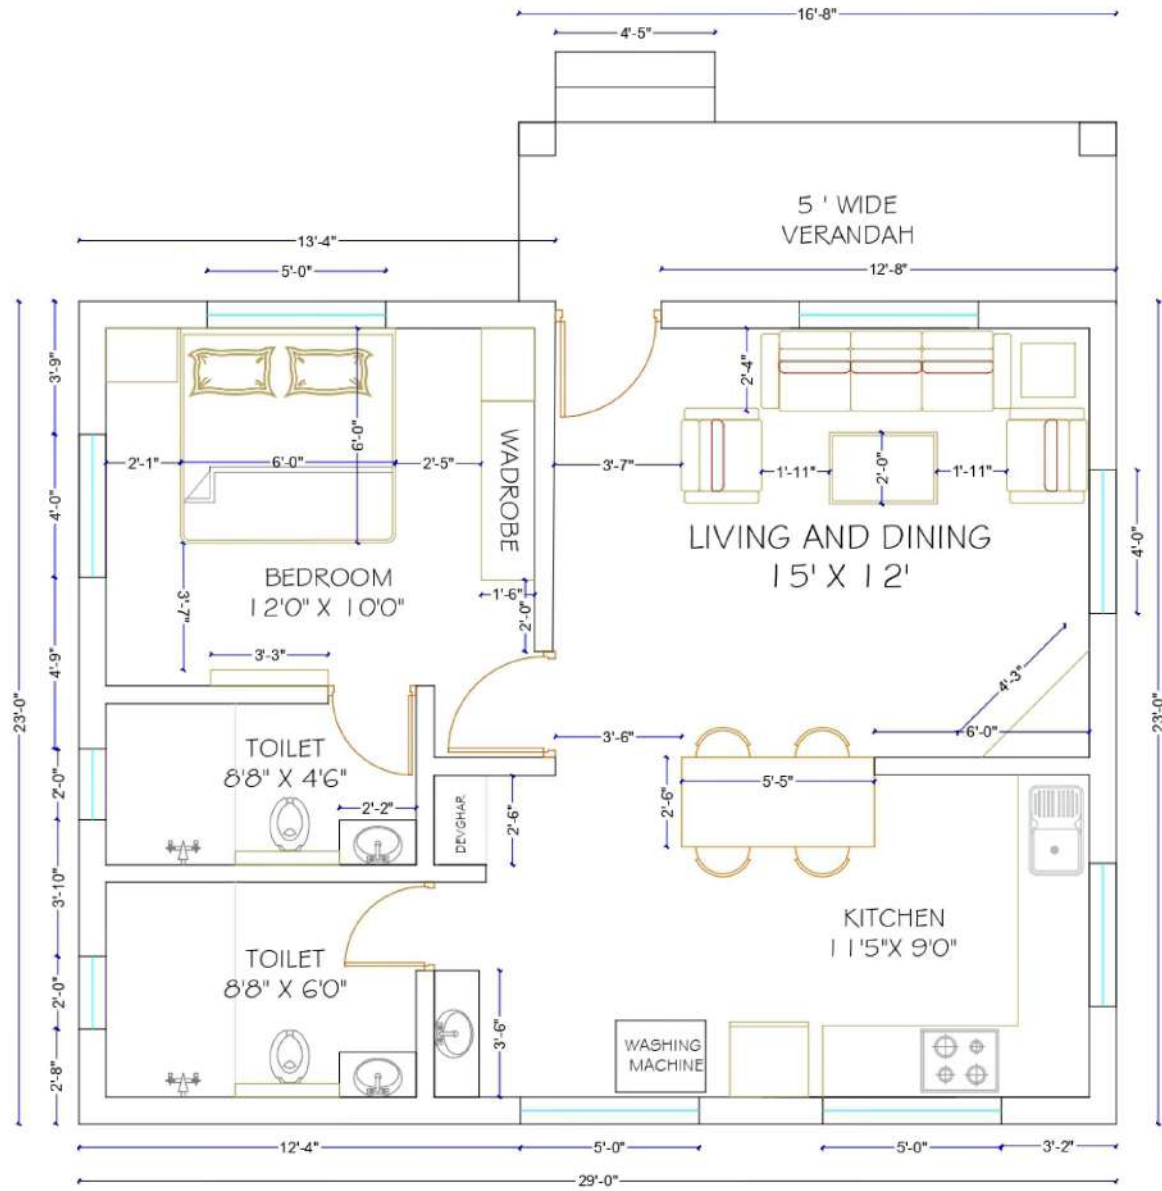

# 1 BHK BUNGALOW

GROUND FLOOR PLAN

1 BHK BUNGALOW	
BUILT UP AREA	CARPET AREA
705 SQ.FT.	610 SQ.FT.
*ACTUAL BUILT UP AREA IS 706 SQ.FT. (ROUNDED OFF TO 705 SQ.FT.)	

# 1 BHK BUNGALOW

BUILT UP AREA	CARPET AREA
705 SQ.FT.	610 SQ.FT.