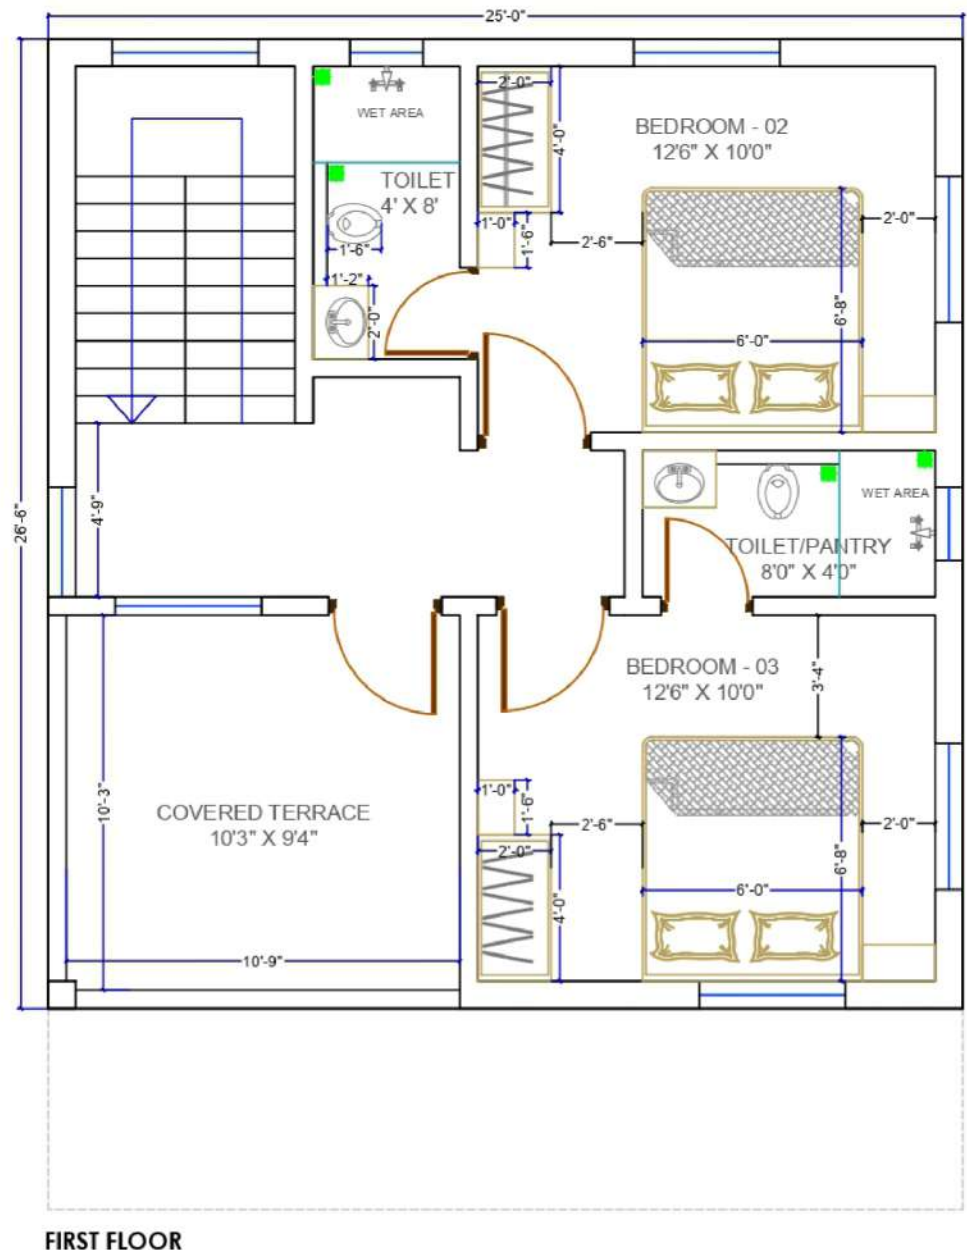

BUILT UP AREA	CARPET AREA
1330 SQ.FT.	1140 SQ.FT.

*ACTUAL BUILT UP AREA IS 1335 SQ.FT.(ROUNDED OFF TO 1330 SQ.FT.)

BUILT UP AREA	CARPET AREA
1330 SQ.FT.	1140 SQ.FT.