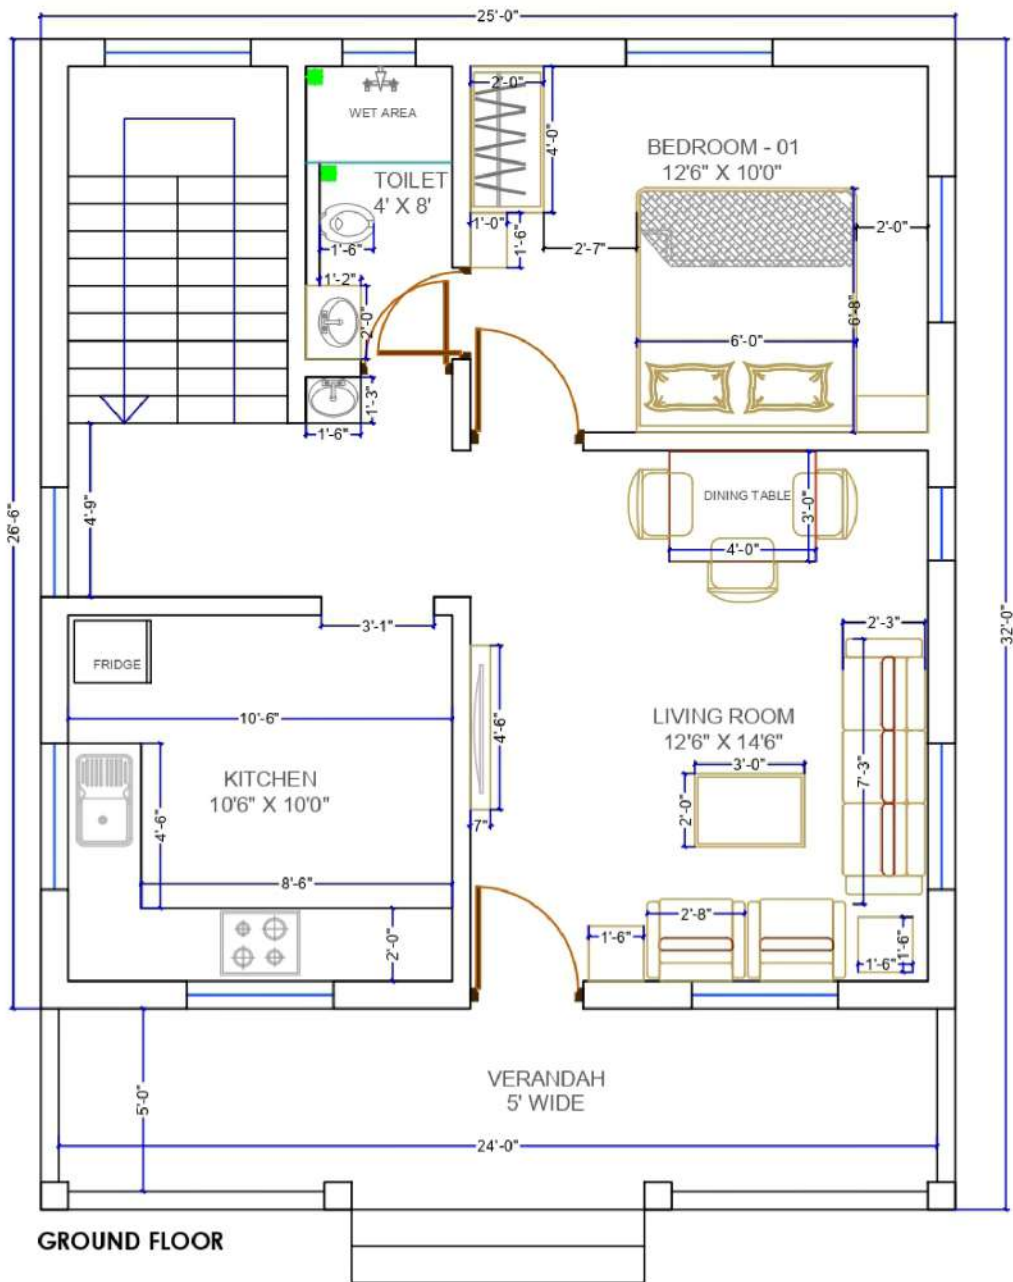

BUILT UP AREA	CARPET AREA
1330 SQ.FT.	1140 SQ.FT.

*ACTUAL BUILT UP AREA IS 1335 SQ.FT.(ROUNDED OFF TO 1330 SQ.FT.)

BUILT UP AREA	CARPET AREA
1330 SQ.FT.	1140 SQ.FT.